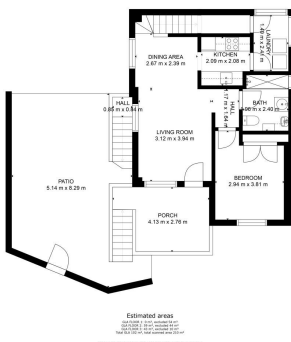

Important Notice: These details have been produced in good faith and are believed to be accurate based upon the information supplied but they are not intended to form part of a contract. You are strongly advised to check the availability of the property before travelling any distance to view. Any intending purchasers must satisfy themselves by inspection or otherwise as to the correctness of each of the statements contained in these particulars.