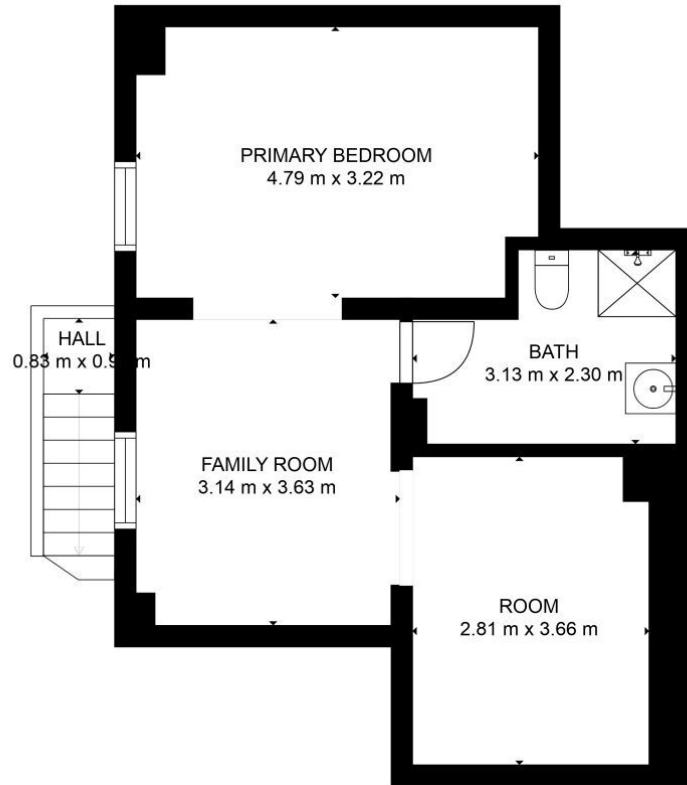

Ref: LM882

Villa, Rojasles

249,000€

Estimated areas

Villa in Rojasles