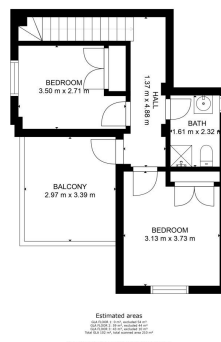

Important Notice: These details have been produced in good faith and are believed to be accurate based upon the information supplied but they are not intended to form part of a contract. You are strongly advised to check the availability of the property before travelling any distance to view. Any intending purchasers must satisfy themselves by inspection or otherwise as to the correctness of each of the statements contained in these particulars.